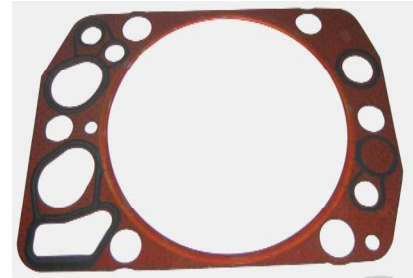

ERQO®
spare part products GERMANY