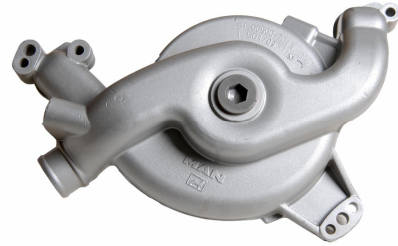

BASKI KÖMÜRÜ
CLUTCH RELEASE RING
OEM NO: 81.44205.6009
SUITABLE FOR MAN & MERCEDES
OLD MODEL / 43 MM

ERQO NO:
02.20.007-2

ERQO NO:
02.20.008-2

BASKI KÖMÜRÜ
CLUTCH RELEASE RING
OEM NO: 81 30300 6002
SUITABLE FOR MAN & MERCEDES
NEW MODEL / 43 MM