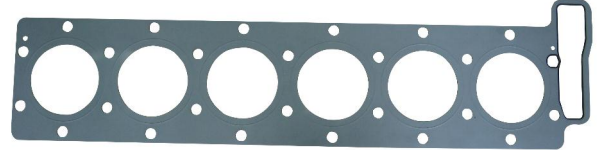

SİLİNDİR KAPAK CONTASI
CYLINDER HEAD GASKET
OEM NO: 51.03901.0382
SUITABLE FOR MAN
(128.00 / D 2876)

ERQO NO:
01.80.056

ERQO NO:
02.80.053

SİLİNDİR KAPAK CONTASI
CYLINDER HEAD GASKET
OEM NO: 457 016 1120
SUITABLE FOR MERCEDES
(AXOR / OM 457)