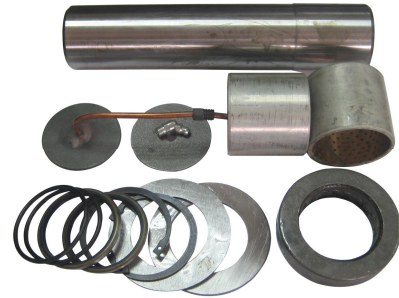

ERQO®
spare part products GERMANY