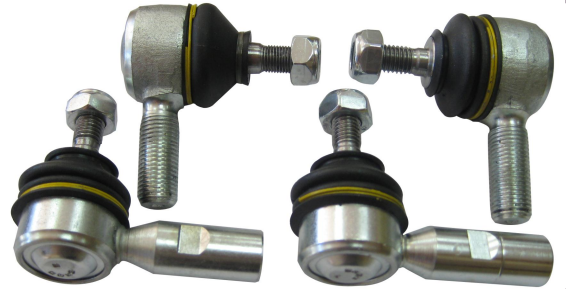

ERQO®
spare part products GERMANY