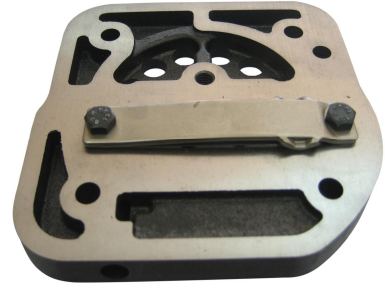

ERKU OTOMOTİV SAN.TİC. LTD. ŞTİ.

ERQO NO:
02.10.413

KOMPRESOR PLEYTİ
COMPRESSOR PLATE
OEM NO:
SUITABLE FOR MAN & MERCEDES
OLD TYPE/ SIZE 90,00 MM

KOMPRESOR PLEYTİ
COMPRESSOR PLATE
OEM NO:
SUITABLE FOR MAN & MERCEDES
NEW TYPE/ SIZE 90,00 MM

ERQO NO:
02.10.413-1

ERQO NO:
02.10.413-5

KOMPRESOR PLEYTİ
COMPRESSOR PLATE
OEM NO:
SUITABLE FOR MERCEDES
ACTROS / SIZE 100,00 MM