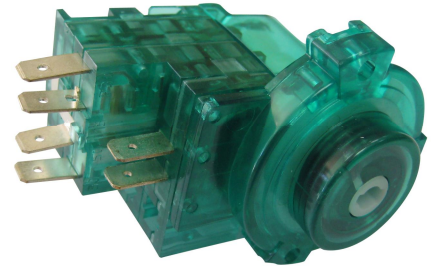

ERQO®
spare part products GERMANY