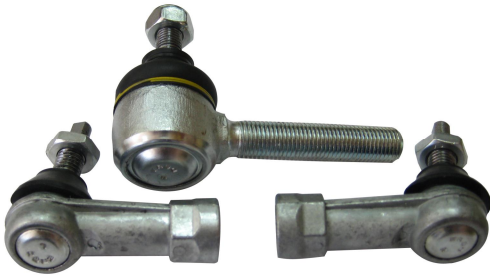

ŞANZIMAN ROT TAKIMI
GEAR BOX JOINT KIT
OEM NO:
SUITABLE FOR UNIVERSAL

ERQO NO:
02.20.250

ERQO NO:
02.20.260

ŞANZIMAN ROD TAKIMI
GEAR BOX JOINT KIT
OEM NO:
SUITABLE FOR MERCEDES