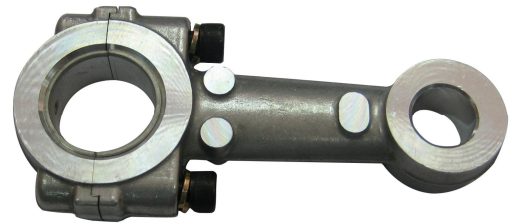

ERQO®
spare part products GERMANY